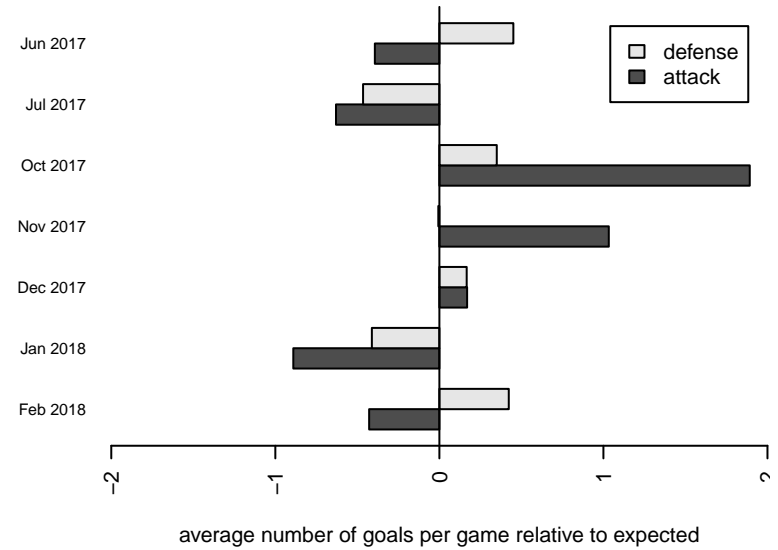

Performance relative to 13 month average