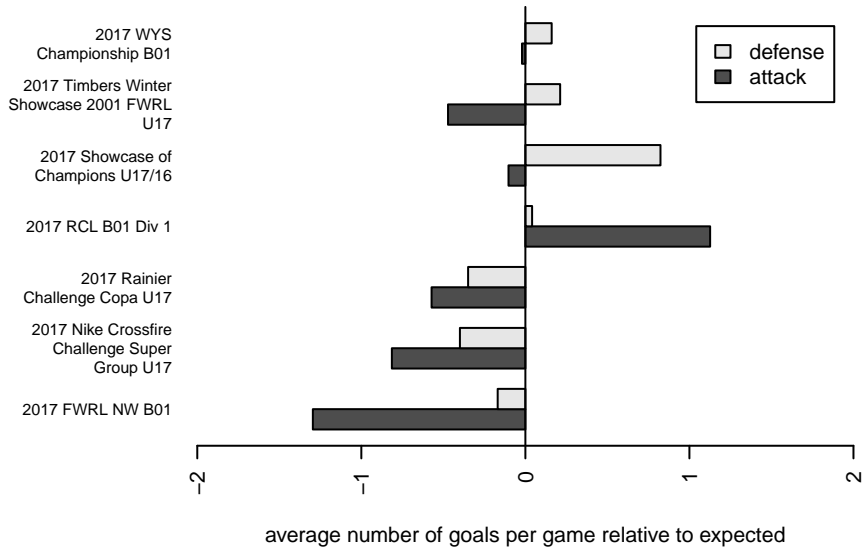

## WPFC Black B01

Washington Premier FC  
 Tacoma, WA  
 B01 total strength=1939  
 attack=62.11 defense=43.21  
 fall league = RCL B01 Div 1

alt names used:  
 WASHINGTON PREMIER FC WPFC BOYS 01  
 WPFC B01 Black A  
 WPFC B01BLK  
 Washington Premier FC  
 WASHINGTON PREMIER FC WPFC BOYS 01  
 WASHINGTON PREMIER FC WPFC BOYS 01  
 WPFC B01 Black A  
 WPFC B01 Black (WA)

Venues played:  
 2017 Showcase of Champions U17/16  
 2017 Rainier Challenge Copa U17  
 2017 Nike Crossfire Challenge Super Group U'  
 2017 RCL B01 Div 1  
 2017 Timbers Winter Showcase 2001 FWRL U  
 2017 FWRL NW B01  
 2017 WYS Championship B01

**attack and defense variance (black dot)  
relative to other teams  
and top 10 in region**

**attack and defense rating  
relative to others at age  
and all opponents in last 13 months**

**Performance relative to 13 month average**