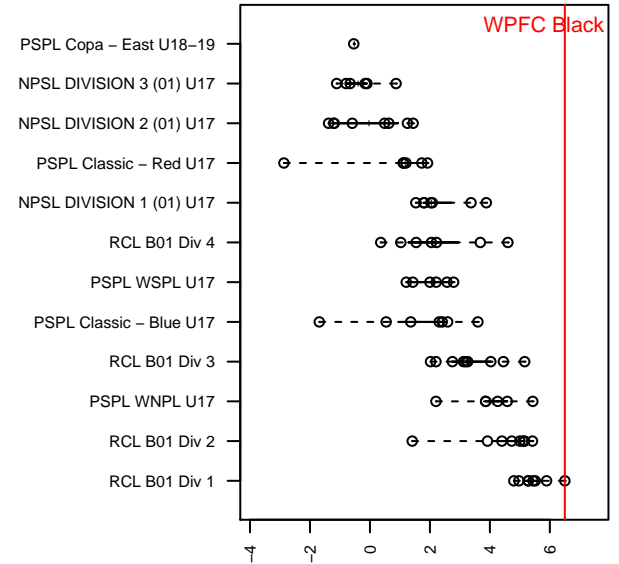

## WPFC Black B01

Washington Premier FC  
 Tacoma, WA  
 B01 total strength=1939  
 attack=62.11 defense=43.21  
 fall league = RCL B01 Div 1

alt names used:  
 WASHINGTON PREMIER FC WPFC BOYS 01  
 WPFC B01 Black A  
 WPFC B01BLK  
 Washington Premier FC  
 WASHINGTON PREMIER FC WPFC BOYS 01  
 WASHINGTON PREMIER FC WPFC BOYS 01  
 WPFC B01 Black A  
 WPFC B01 Black (WA)

**attack and defense variance (black dot)  
relative to other teams  
and top 10 in region**

**attack and defense rating  
relative to others at age  
and all opponents in last 13 months**

**Performance relative to 13 month average**