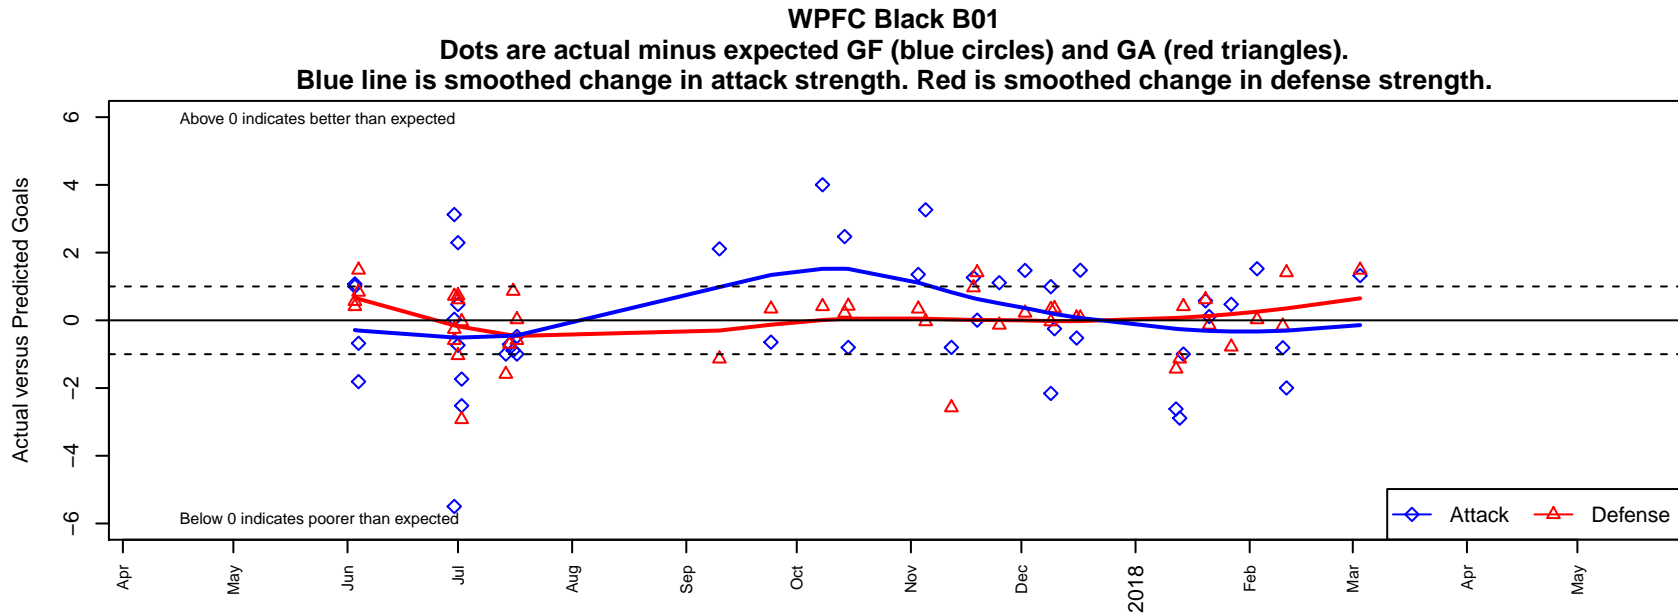

## WPFC Black B01

Washington Premier FC  
 Tacoma, WA  
 B01 total strength=1939  
 attack=62.11 defense=43.21  
 fall league = RCL B01 Div 1

alt names used:  
 WASHINGTON PREMIER FC WPFC BOYS 01  
 WPFC B01 Black A  
 WPFC B01BLK  
 Washington Premier FC  
 WASHINGTON PREMIER FC WPFC BOYS 01  
 WASHINGTON PREMIER FC WPFC BOYS 01  
 WPFC B01 Black A  
 WPFC B01 Black (WA)

**attack and defense variance (black dot)  
relative to other teams  
and top 10 in region**

**attack and defense rating  
relative to others at age  
and all opponents in last 13 months**

**Performance relative to 13 month average**