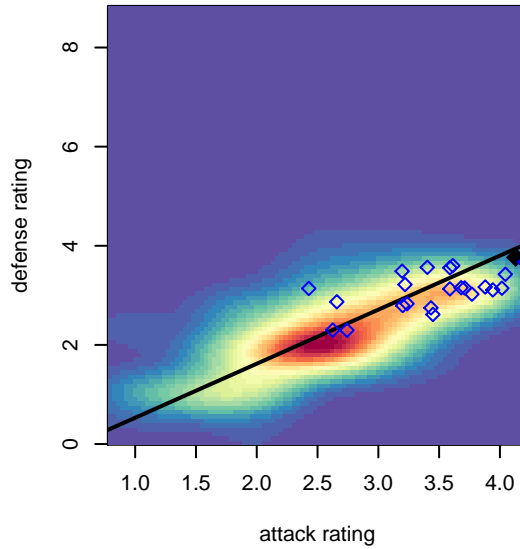

## WPFC Black B01

Washington Premier FC  
 Tacoma, WA  
 B01 total strength=1939  
 attack=62.11 defense=43.21  
 fall league = RCL B01 Div 1

alt names used:  
 WASHINGTON PREMIER FC WPFC BOYS 01  
 WPFC B01 Black A  
 WPFC B01BLK  
 Washington Premier FC  
 WASHINGTON PREMIER FC WPFC BOYS 01  
 WASHINGTON PREMIER FC WPFC BOYS 01  
 WPFC B01 Black A  
 WPFC B01 Black (WA)

**attack and defense variance (black dot)  
relative to other teams  
and top 10 in region**

**attack and defense rating  
relative to others at age  
and all opponents in last 13 months**

**Performance relative to 13 month average**