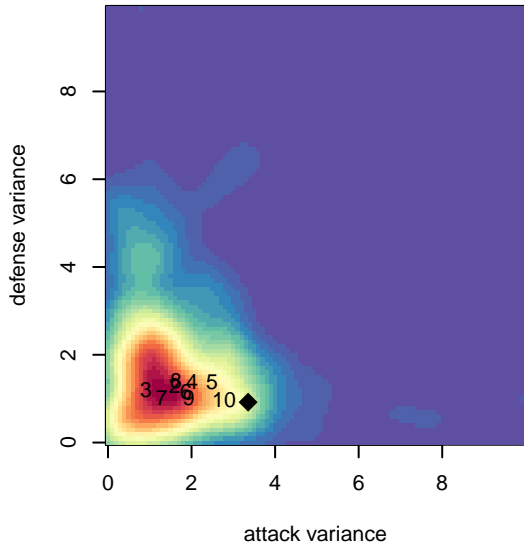

## WPFC Black B01

Washington Premier FC  
 Tacoma, WA  
 B01 total strength=1939  
 attack=62.11 defense=43.21  
 fall league = RCL B01 Div 1

alt names used:  
 WASHINGTON PREMIER FC WPFC BOYS 01  
 WPFC B01 Black A  
 WPFC B01BLK  
 Washington Premier FC  
 WASHINGTON PREMIER FC WPFC BOYS 01  
 WASHINGTON PREMIER FC WPFC BOYS 01  
 WPFC B01 Black A  
 WPFC B01 Black (WA)

**attack and defense variance (black dot)  
relative to other teams  
and top 10 in region**

**attack and defense rating  
relative to others at age  
and all opponents in last 13 months**

**Performance relative to 13 month average**